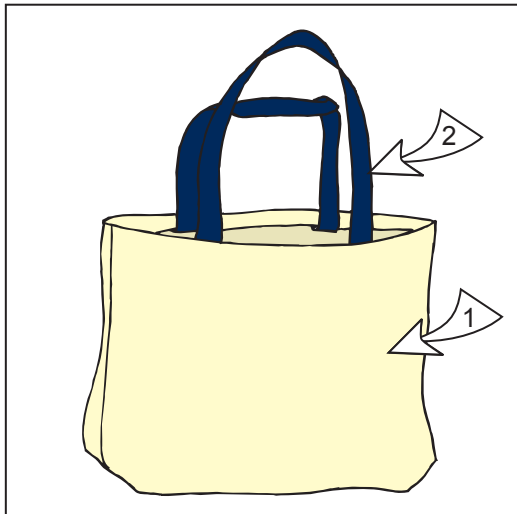

1000 - Top Handle Tote

SPECIFICATIONS:

Finished Dimensions: 19" w X 13.5" h X 5" d

Top Handles: 25" Finished Length

Finished Seams & Reinforced Handles

COMPONENTS:

Fabric Type: #10 Canvas Other: _____

1. Body Color: _____

2. 100% Cotton Hwvt Web Handles: Color: _____

CUSTOMIZATION:

SCREENPRINTING:

1st Location: _____ # Colors: _____

2nd Location: _____ # Colors: _____

All Over Print Body: _____ (1Color print ONLY)

OTHER: _____