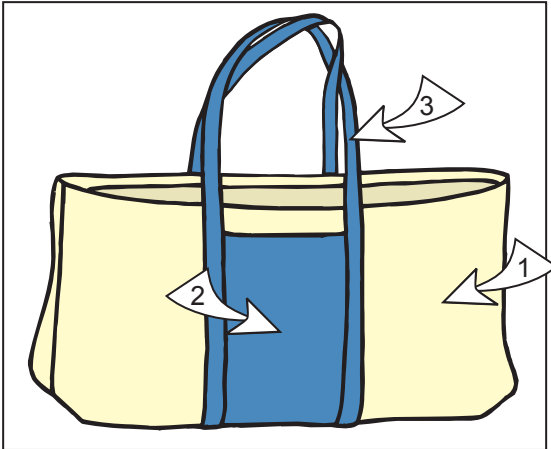

#1020 GIANT BEACH TOTE

SPECIFICATIONS:

Finished Dimensions: 28" w X 15" h X 6" d

Reinforced Wrap Handles

25" finished length at top

Finished Seams

COMPONENTS:

Fabric Type: #10 Canvas Other: _____

1. Body Color: _____

2. Front Pocket Color: _____

3. 100% Cotton 1.25" Hwvt Web Handles: Color: _____

CUSTOMIZATION: (NOTE: All over print not available on this bag style)

SCREENPRINTING:

1st Location: _____ # Colors: _____