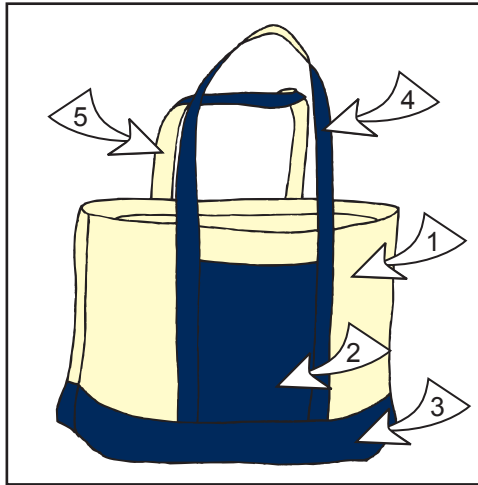

#1200 BOAT BAG

SPECIFICATIONS:

Finished Dimensions: 19" w X 13.5" h X 5" d
 Self Wrap Handles 25" finished length
 Front Slip Pocket
 Double Reinforced Bottom

COMPONENTS:

Fabric Type: #10 Canvas Other: _____

1. Body Color: _____
2. Pocket Color: _____
3. Bottom Color: _____
4. Self Handle Front Color: _____
5. Self Handle Back Color: _____

CUSTOMIZATION:

SCREENPRINTING:

1st Location: _____ # Colors: _____

2nd Location: _____ # Colors: _____