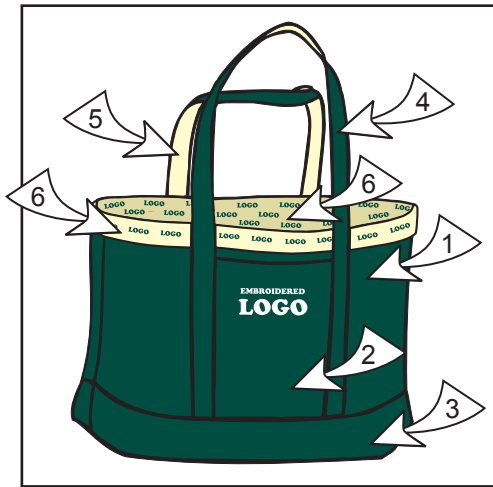

#1200-SIG Signature Boat Bag

SPECIFICATIONS:

Finished Dimensions: 19" w X 13.5" h X 5" d
 Self Wrap Handles 25" finished length
 Inside Canvas Screen Printed Lining
 Front Slip Pocket
 Double Reinforced Bottom

COMPONENTS:

Fabric Type: #10 Canvas Other: _____

1. Body Color (Colored Canvas Only): _____
2. Pocket Color: _____
3. Bottom Color: _____
4. Self Handle Front Color: _____
5. Self Handle Back Color: _____
6. Inside Printed Lining Color (Natural Canvas Only): _____